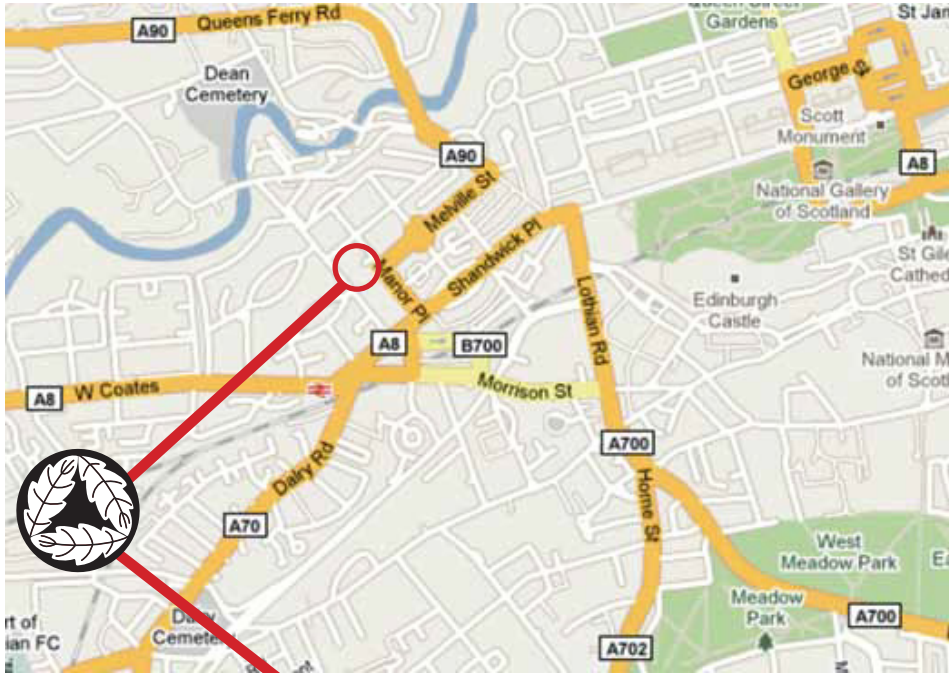

Suggested Local Hotels

Cairn Hotel
10 – 18 Windsor Street
Edinburgh
EH7 5JR
0131 557 0175
www.cairnedinburgh.com

Travel Lodge Haymarket
24 Eglinton Crescent
Edinburgh
EH12 5BY
08719 846365
www.travelodge.co.uk

Herald House Hotel
70 Grove Street
Edinburgh
EH3 8AP
0131 228 2323
www.heraldhousehotel.co.uk

Premier Inn Haymarket
1 Morrison Link
Edinburgh
EH3 8DN
0870 238331
www.premierinn.com